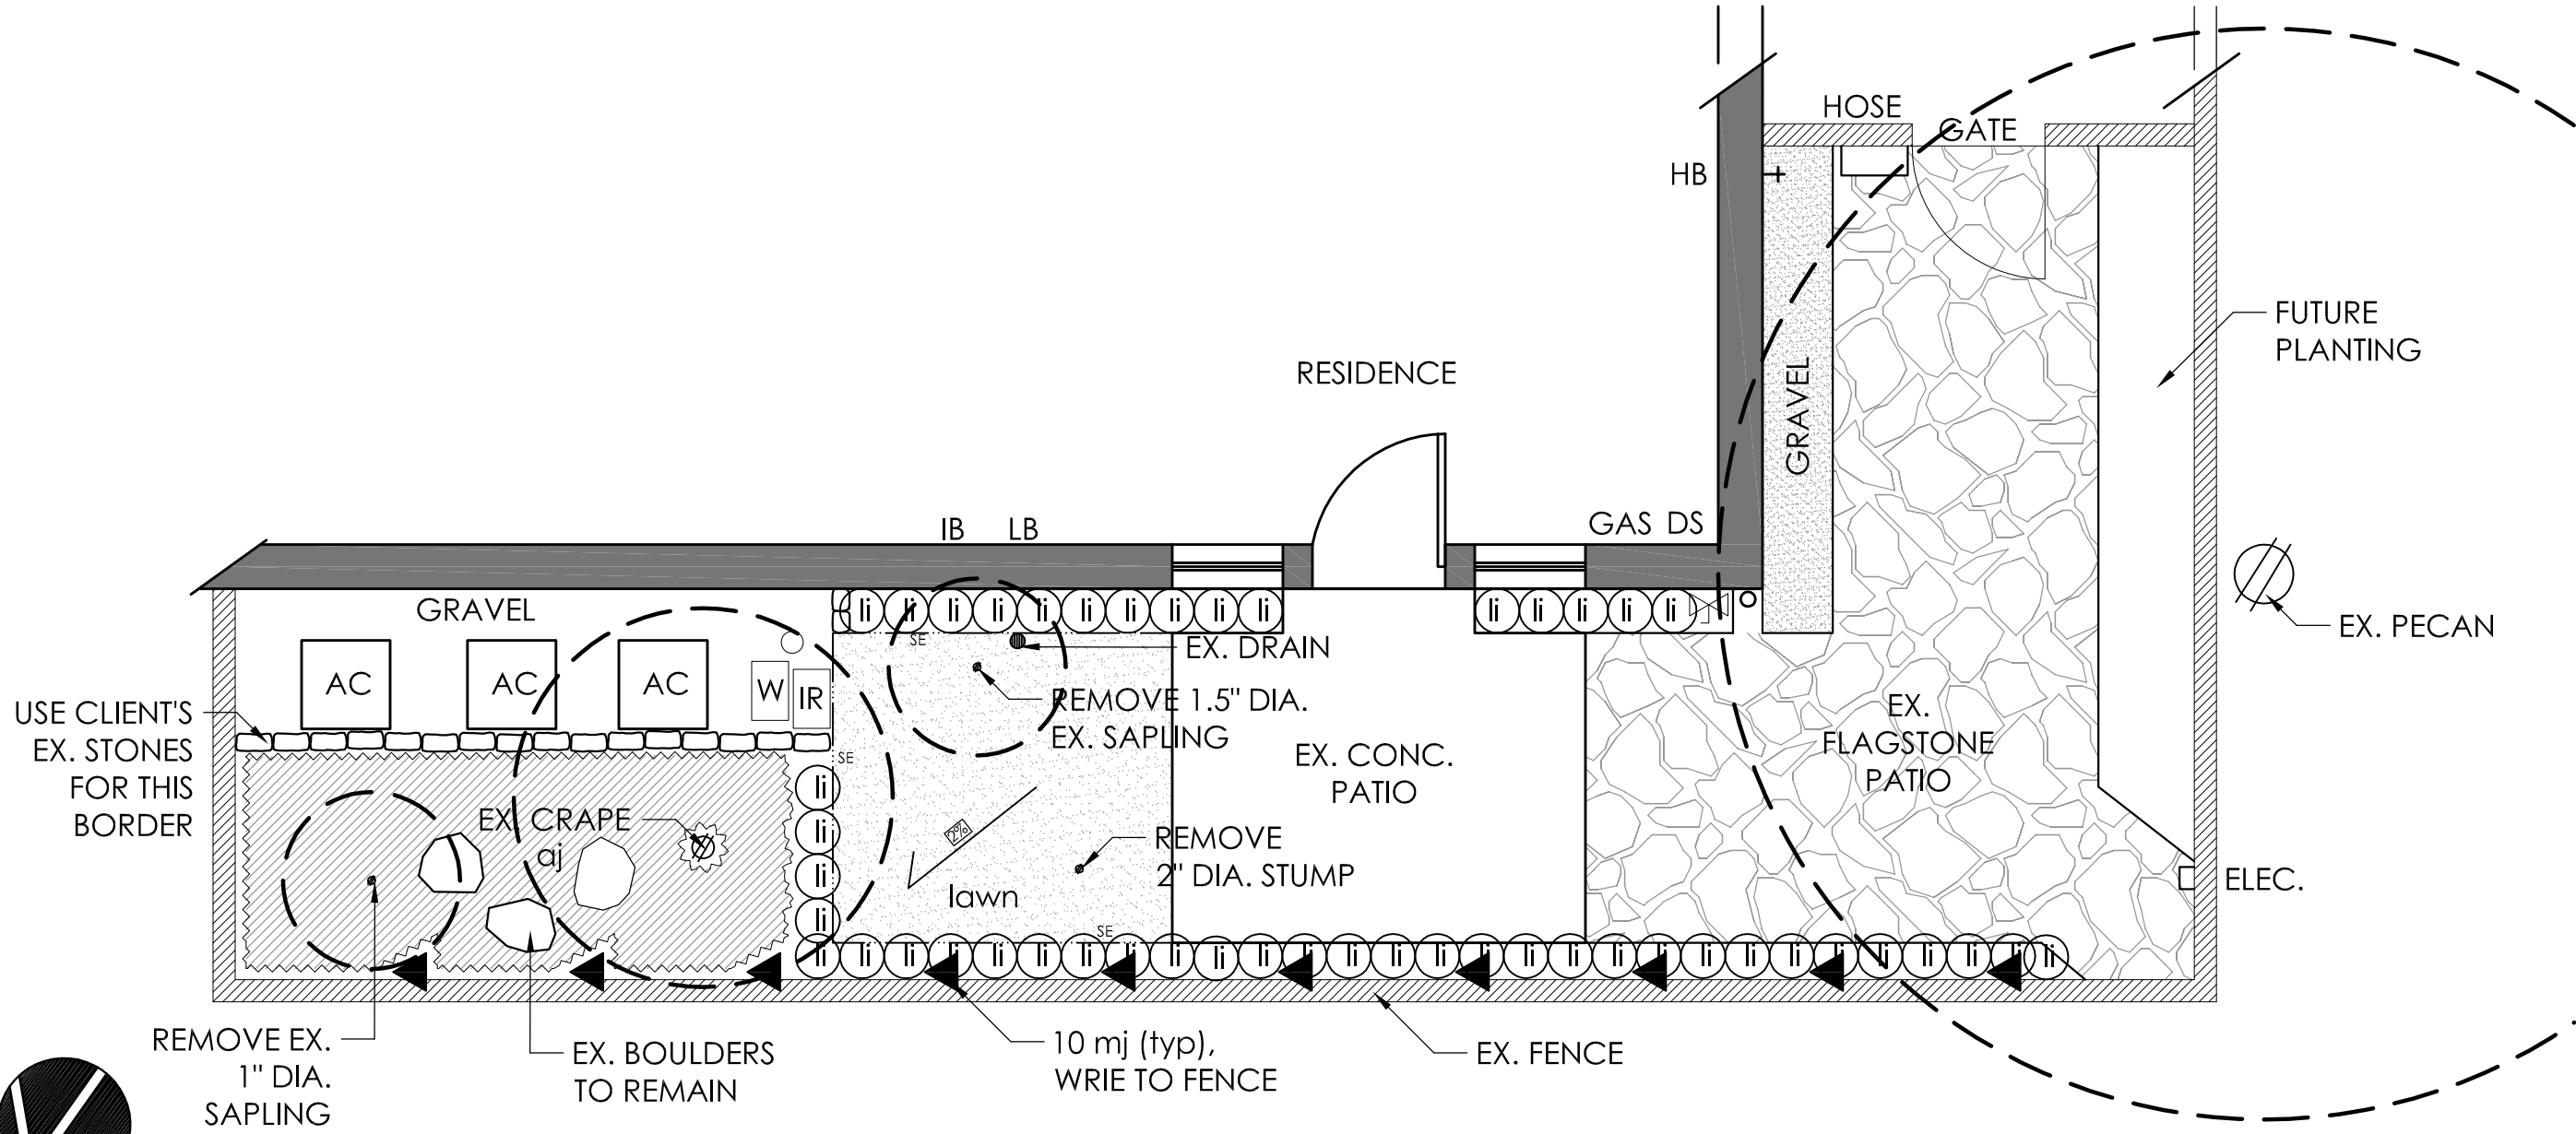

PLANT LEGEND						
QTY	KEY	COMMON NAME	BOTANICAL NAME	SIZE	SPACING	REMARKS
GROUNDCOVERS						
EX.	aj	Asian Jasmine				Trim remaining to 8" HT.
52	li	Liriope, Green	Liriope muscari	4" Pots	12" O.C.	
54 SF	lawn	St. Augustine Lawn	Stenotaphrum secundatum	Sod		
VINES & ESPALIERS						
10	mj	Madison Jasmine	Trachelospermum jasminoides	1 Gal.	48" O.C.	Wire to fence, Remove stake
MISC.						
23 LF	SE	3/8" Thick Black Steel Edging				
52 SF	GRAVEL	1" Min. to 1.5" Max. Thick Pea Gravel w/ weed barrier fabric				
132 LF	WIRE	3 Rows of Wire on fence to support Madison Jasmine (mj)				Bid alternate

IMPORTANT NOTE:
 1. Existing irrigation system to be protected and remain unmodified
 2. Existing landscape lighting to be protected and remain unmodified

LEGEND	
⊘	Existing Tree Symbol
•	Indicates Stair Riser
*	Art
⊥	Center Line
PA	Planting Area
DS	Down Spout
HB	Hose Bib
LB	Landscape Lighting Timer
IB	Irrigation Control Box
EL	Electric Box
SE	Steel Edging
EJ	Expansion Joint
EX.	Existing